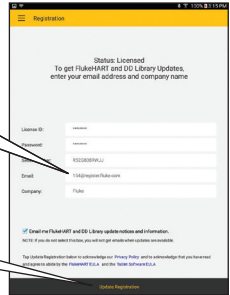

PN 4766015 February 2016, Rev. 2, 12/17

© 2016-2017 Fluke Corporation. All rights reserved.

All product names are trademarks of their respective companies.

5

6

7

Fluke 154 Users Manual

Wireless service not included with purchase.