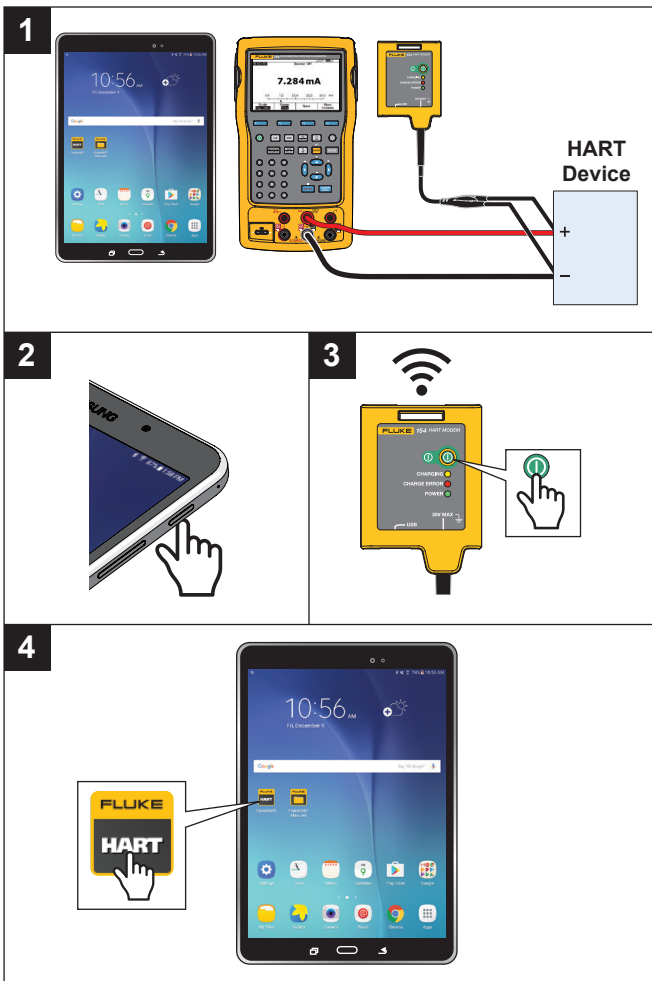

Via Acquanera, 29
tel. 031.526.566 (r.a.)
info@calpower.it

22100 COMO
fax 031.507.984
www.caltpower.it

154

HART® Calibration Assistant

See Users Manual for “Safety Information” and User information.

Go to www.fluke.com to register your product and for more information.