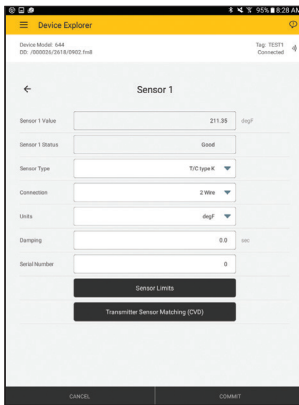

PN 4766015 February 2016, Rev. 2, 12/17

© 2016-2017 Fluke Corporation. All rights reserved.

All product names are trademarks of their respective companies.

5

6

7

Fluke 154 Users Manual

Wireless service not included with purchase.